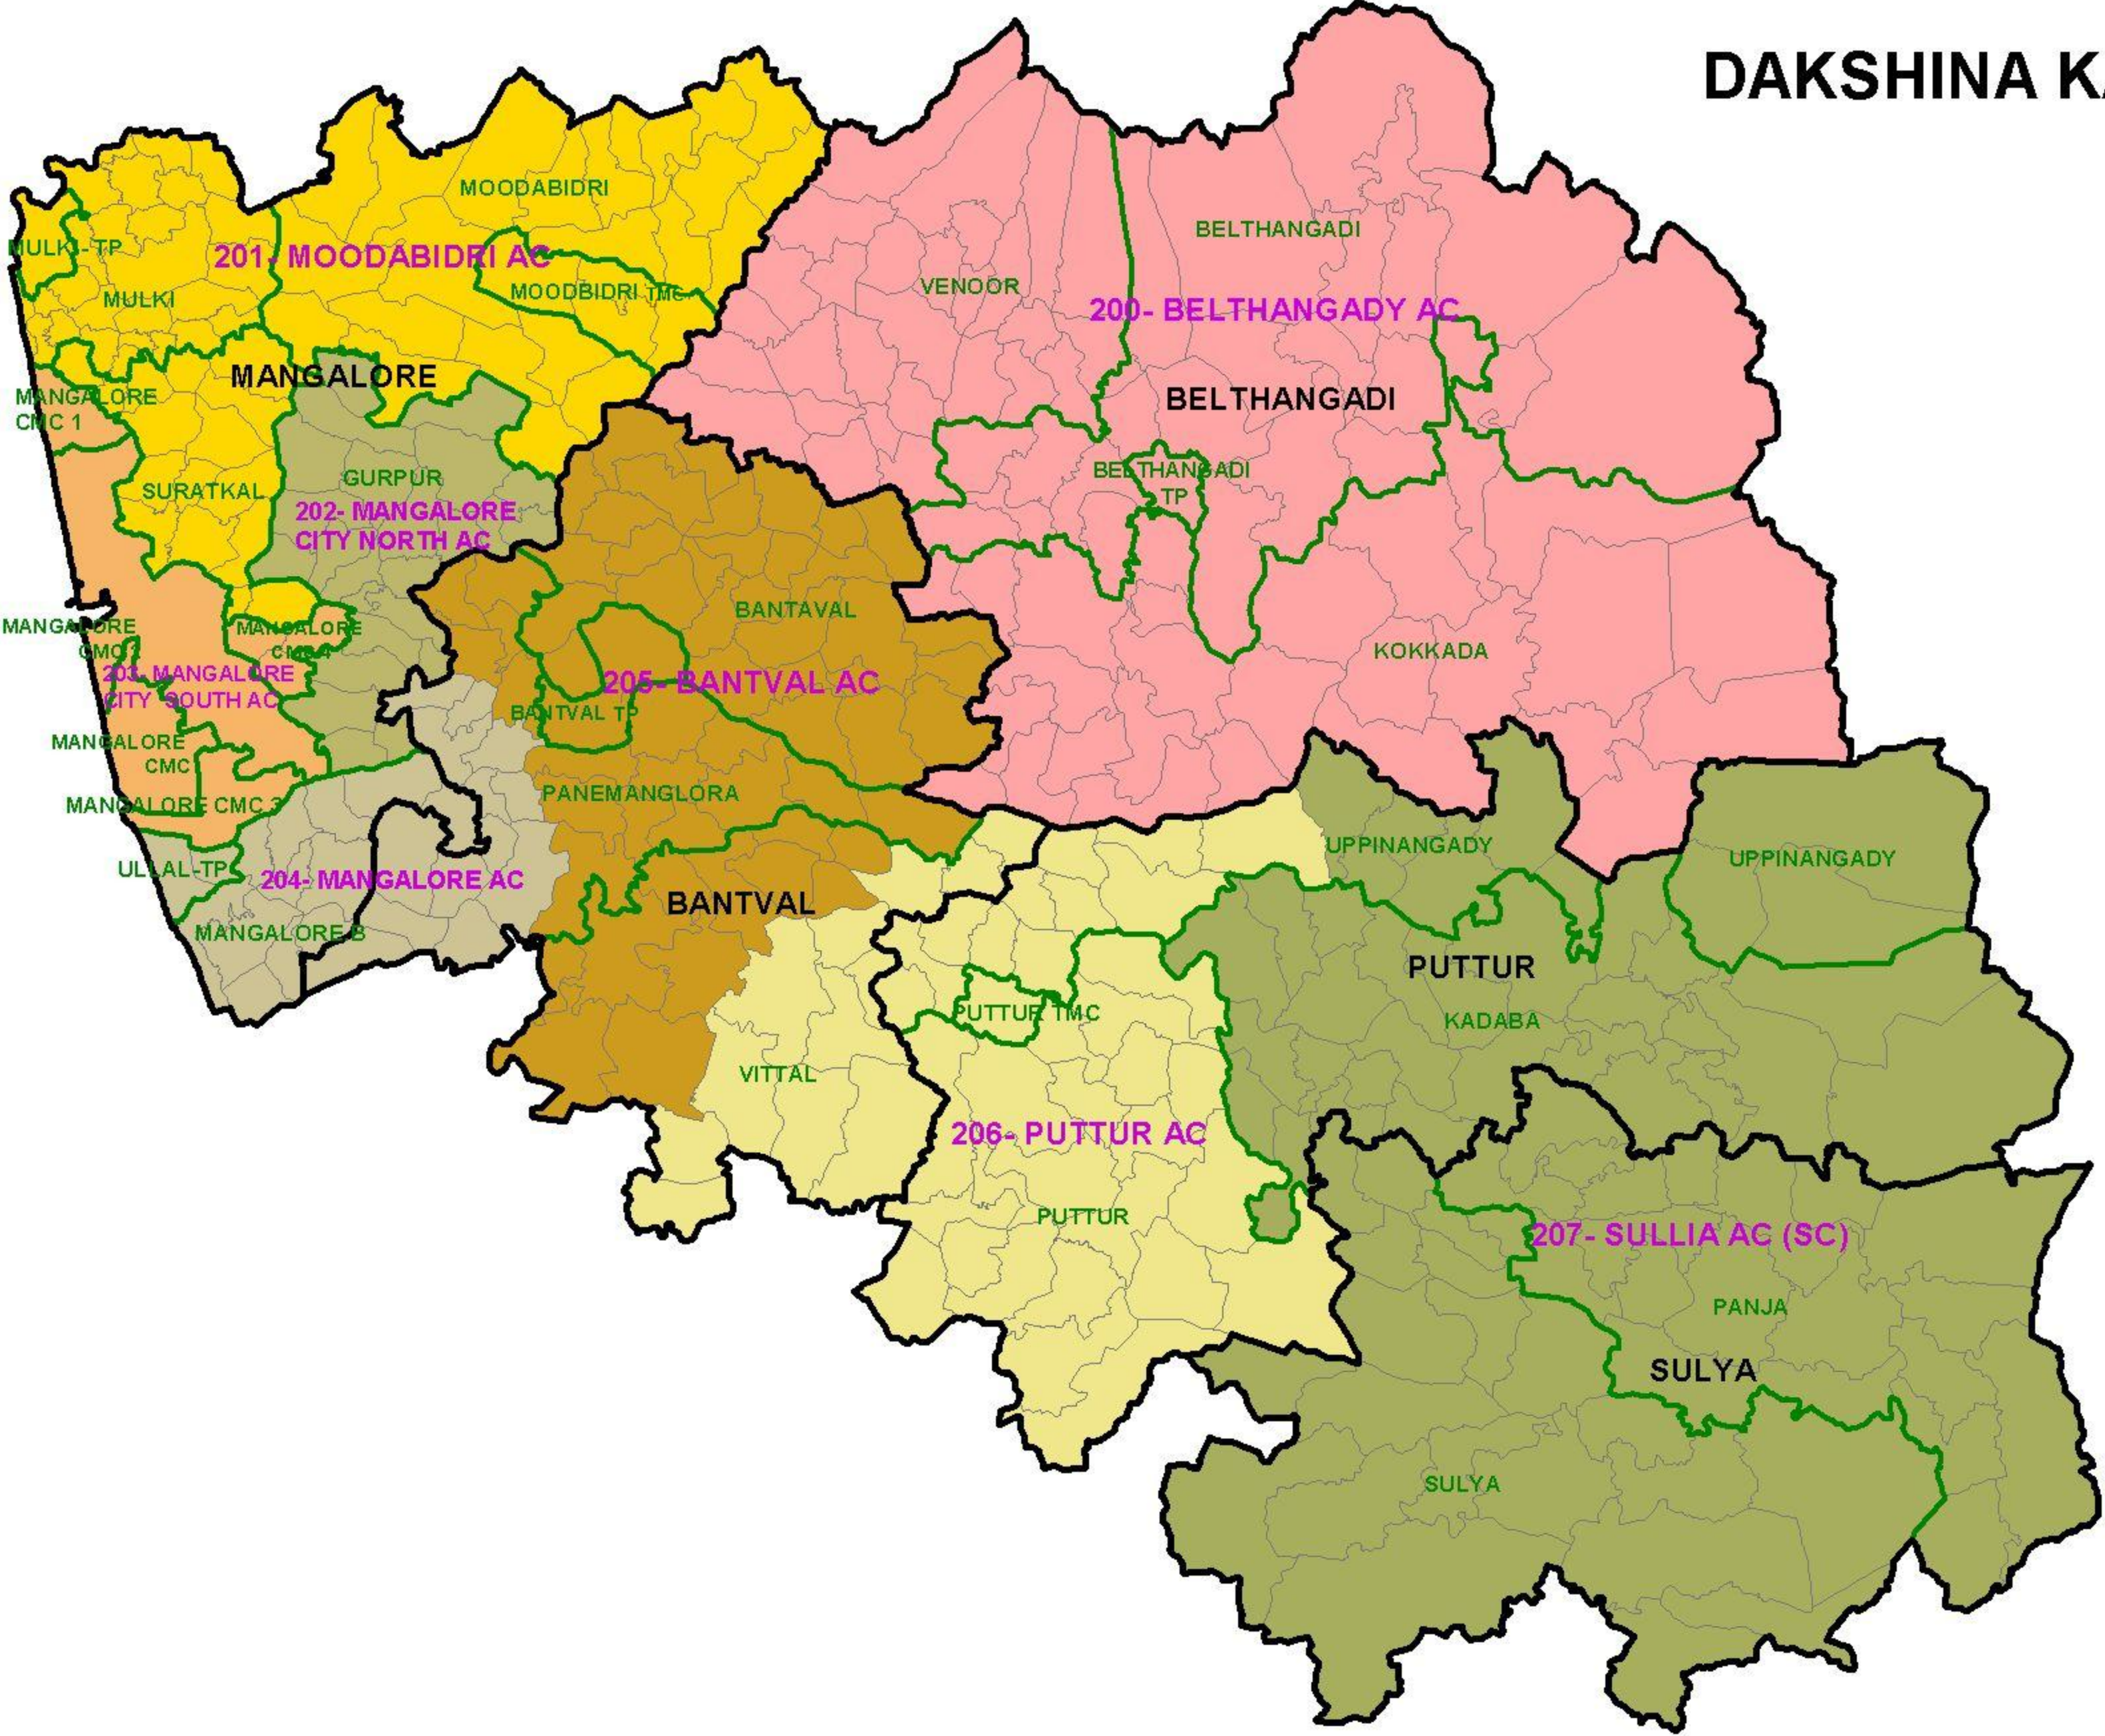

DAKSHINA KANNADA NEW A.C.

LEGEND

	TALUK BOUNDARY
	CIRCLE BOUNDARY
	200- BELTHANGADY AC
	201- MOODABIDRI AC
	202- MANGALORE CITY NORTH AC
	203- MANGALORE CITY SOUTH AC
	204- MANGALORE AC
	205- BANTVAL AC
	206- PUTTUR AC
	207- SULLIA AC (SC)