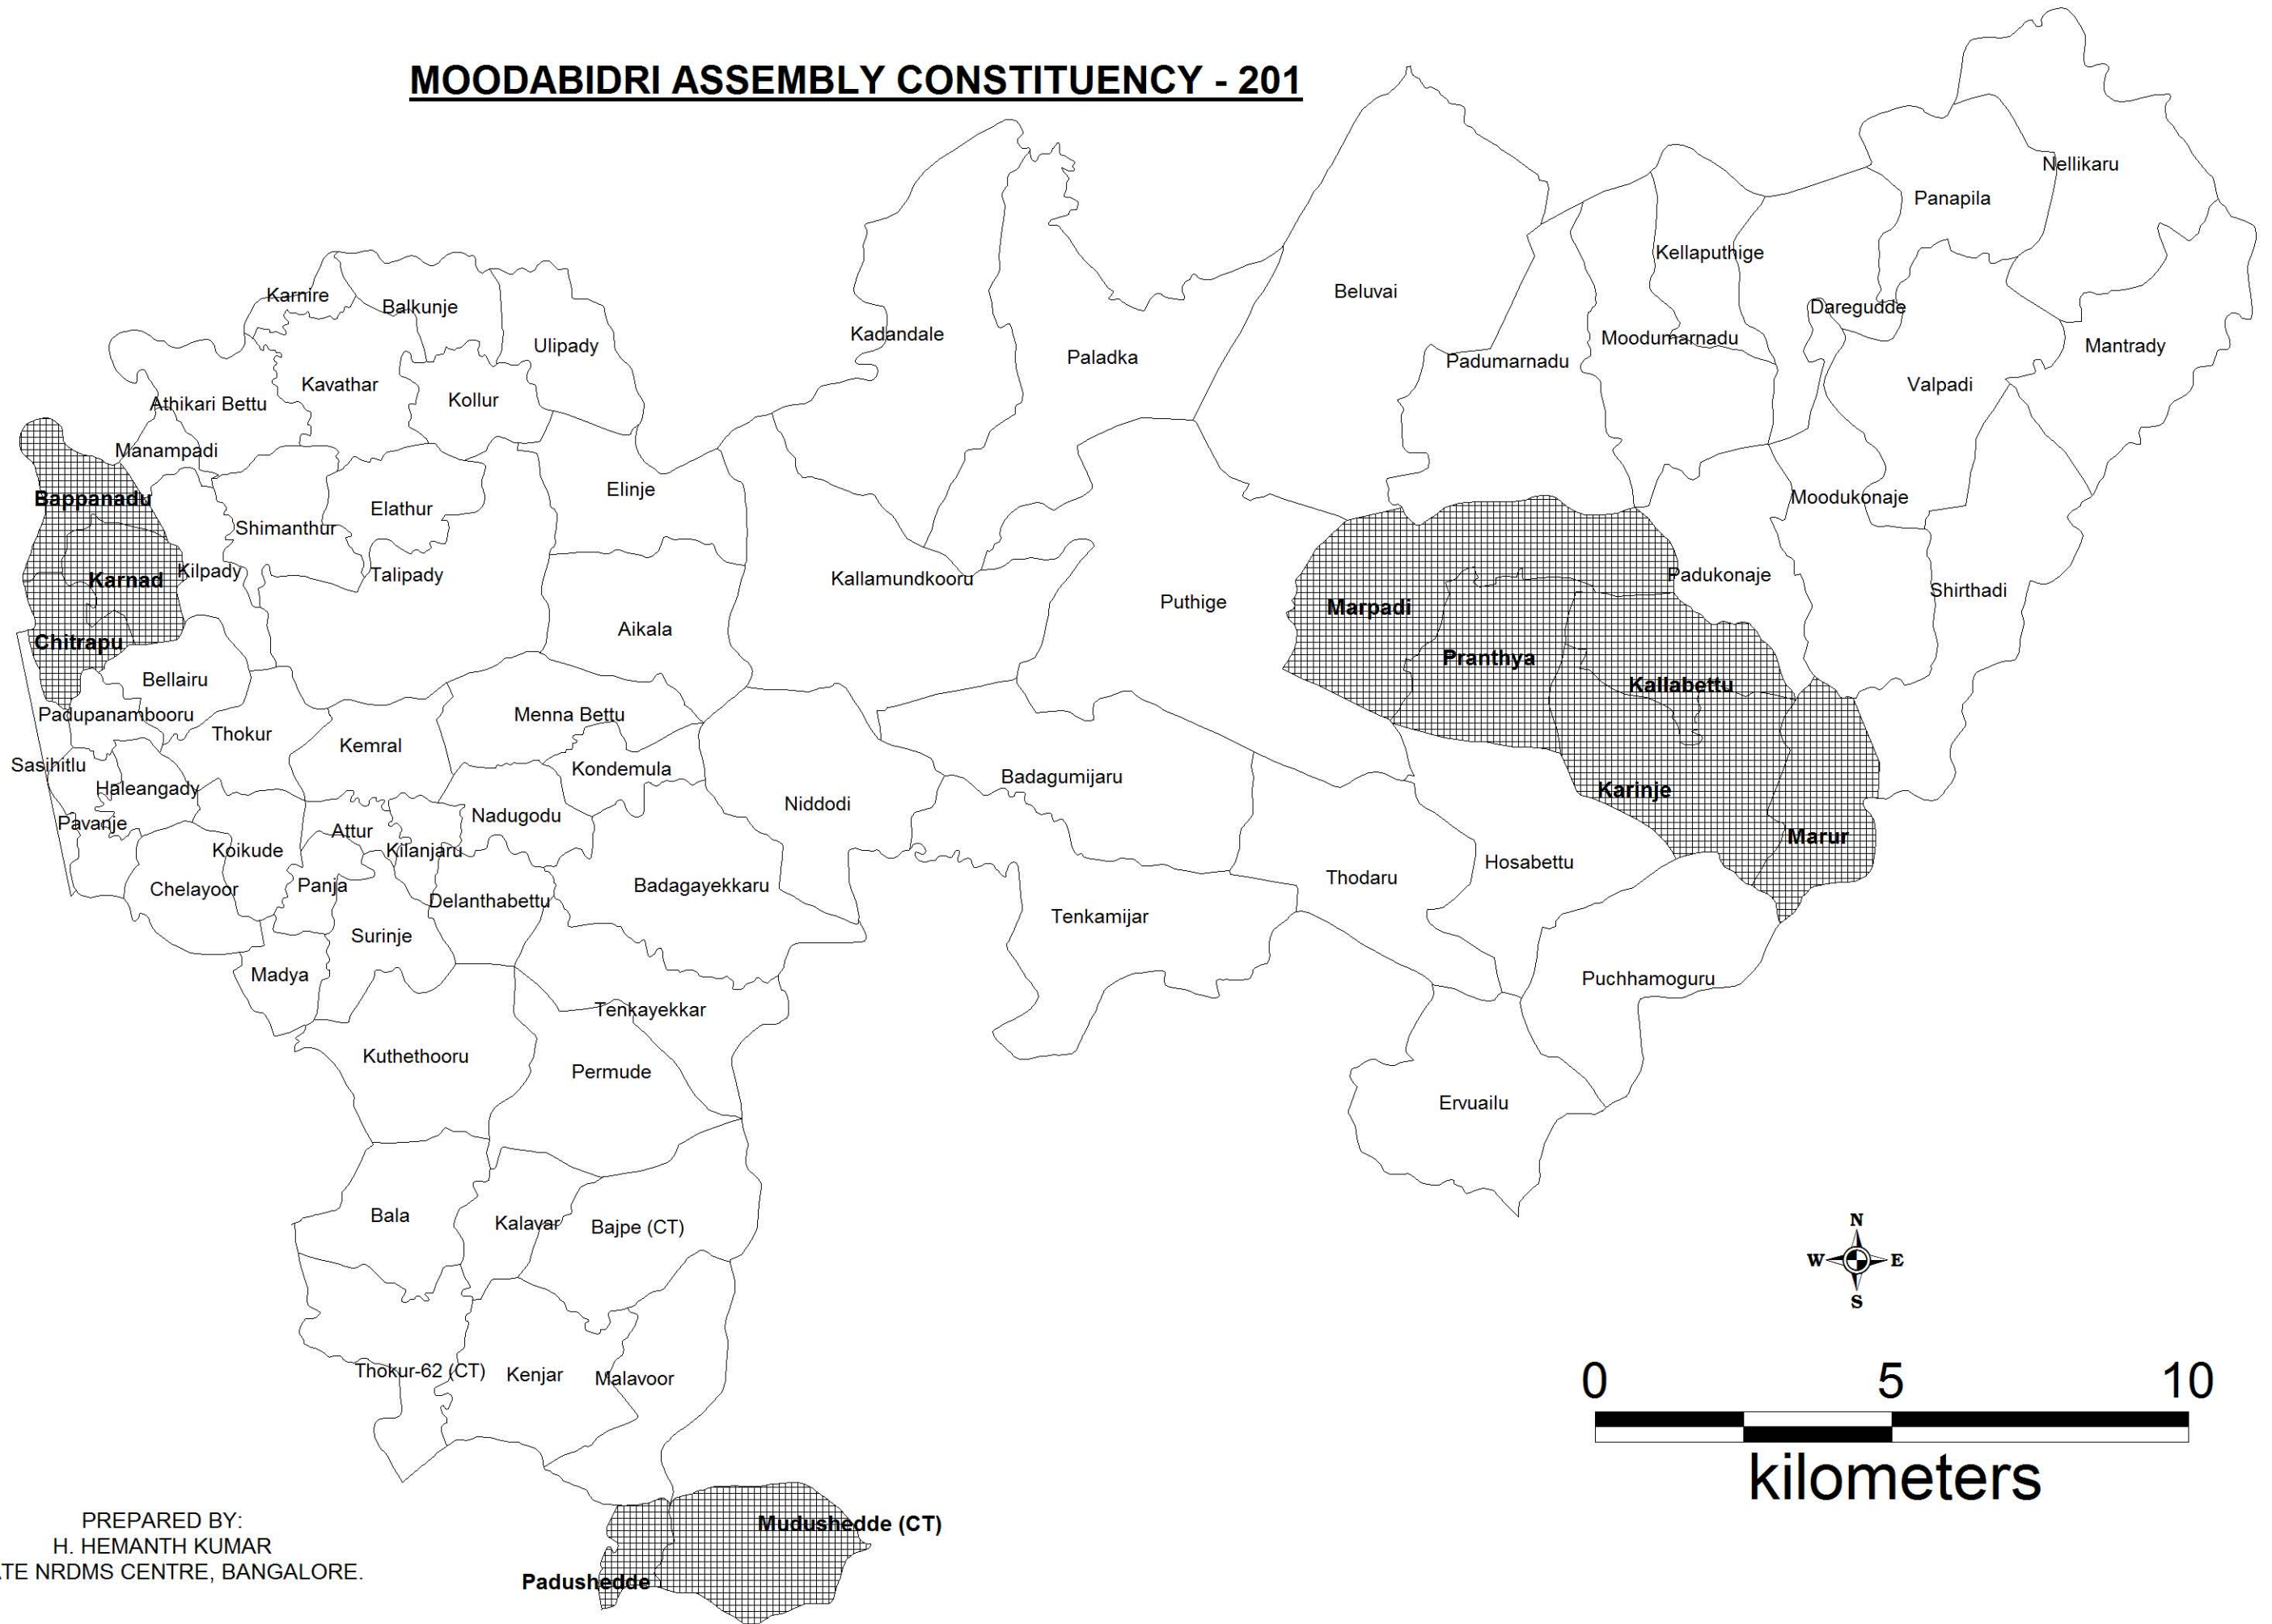

MOODABIDRI ASSEMBLY CONSTITUENCY - 201

kilometers

PREPARED BY:
H. HEMANTH KUMAR
STATE NRDMS CENTRE, BANGALORE.